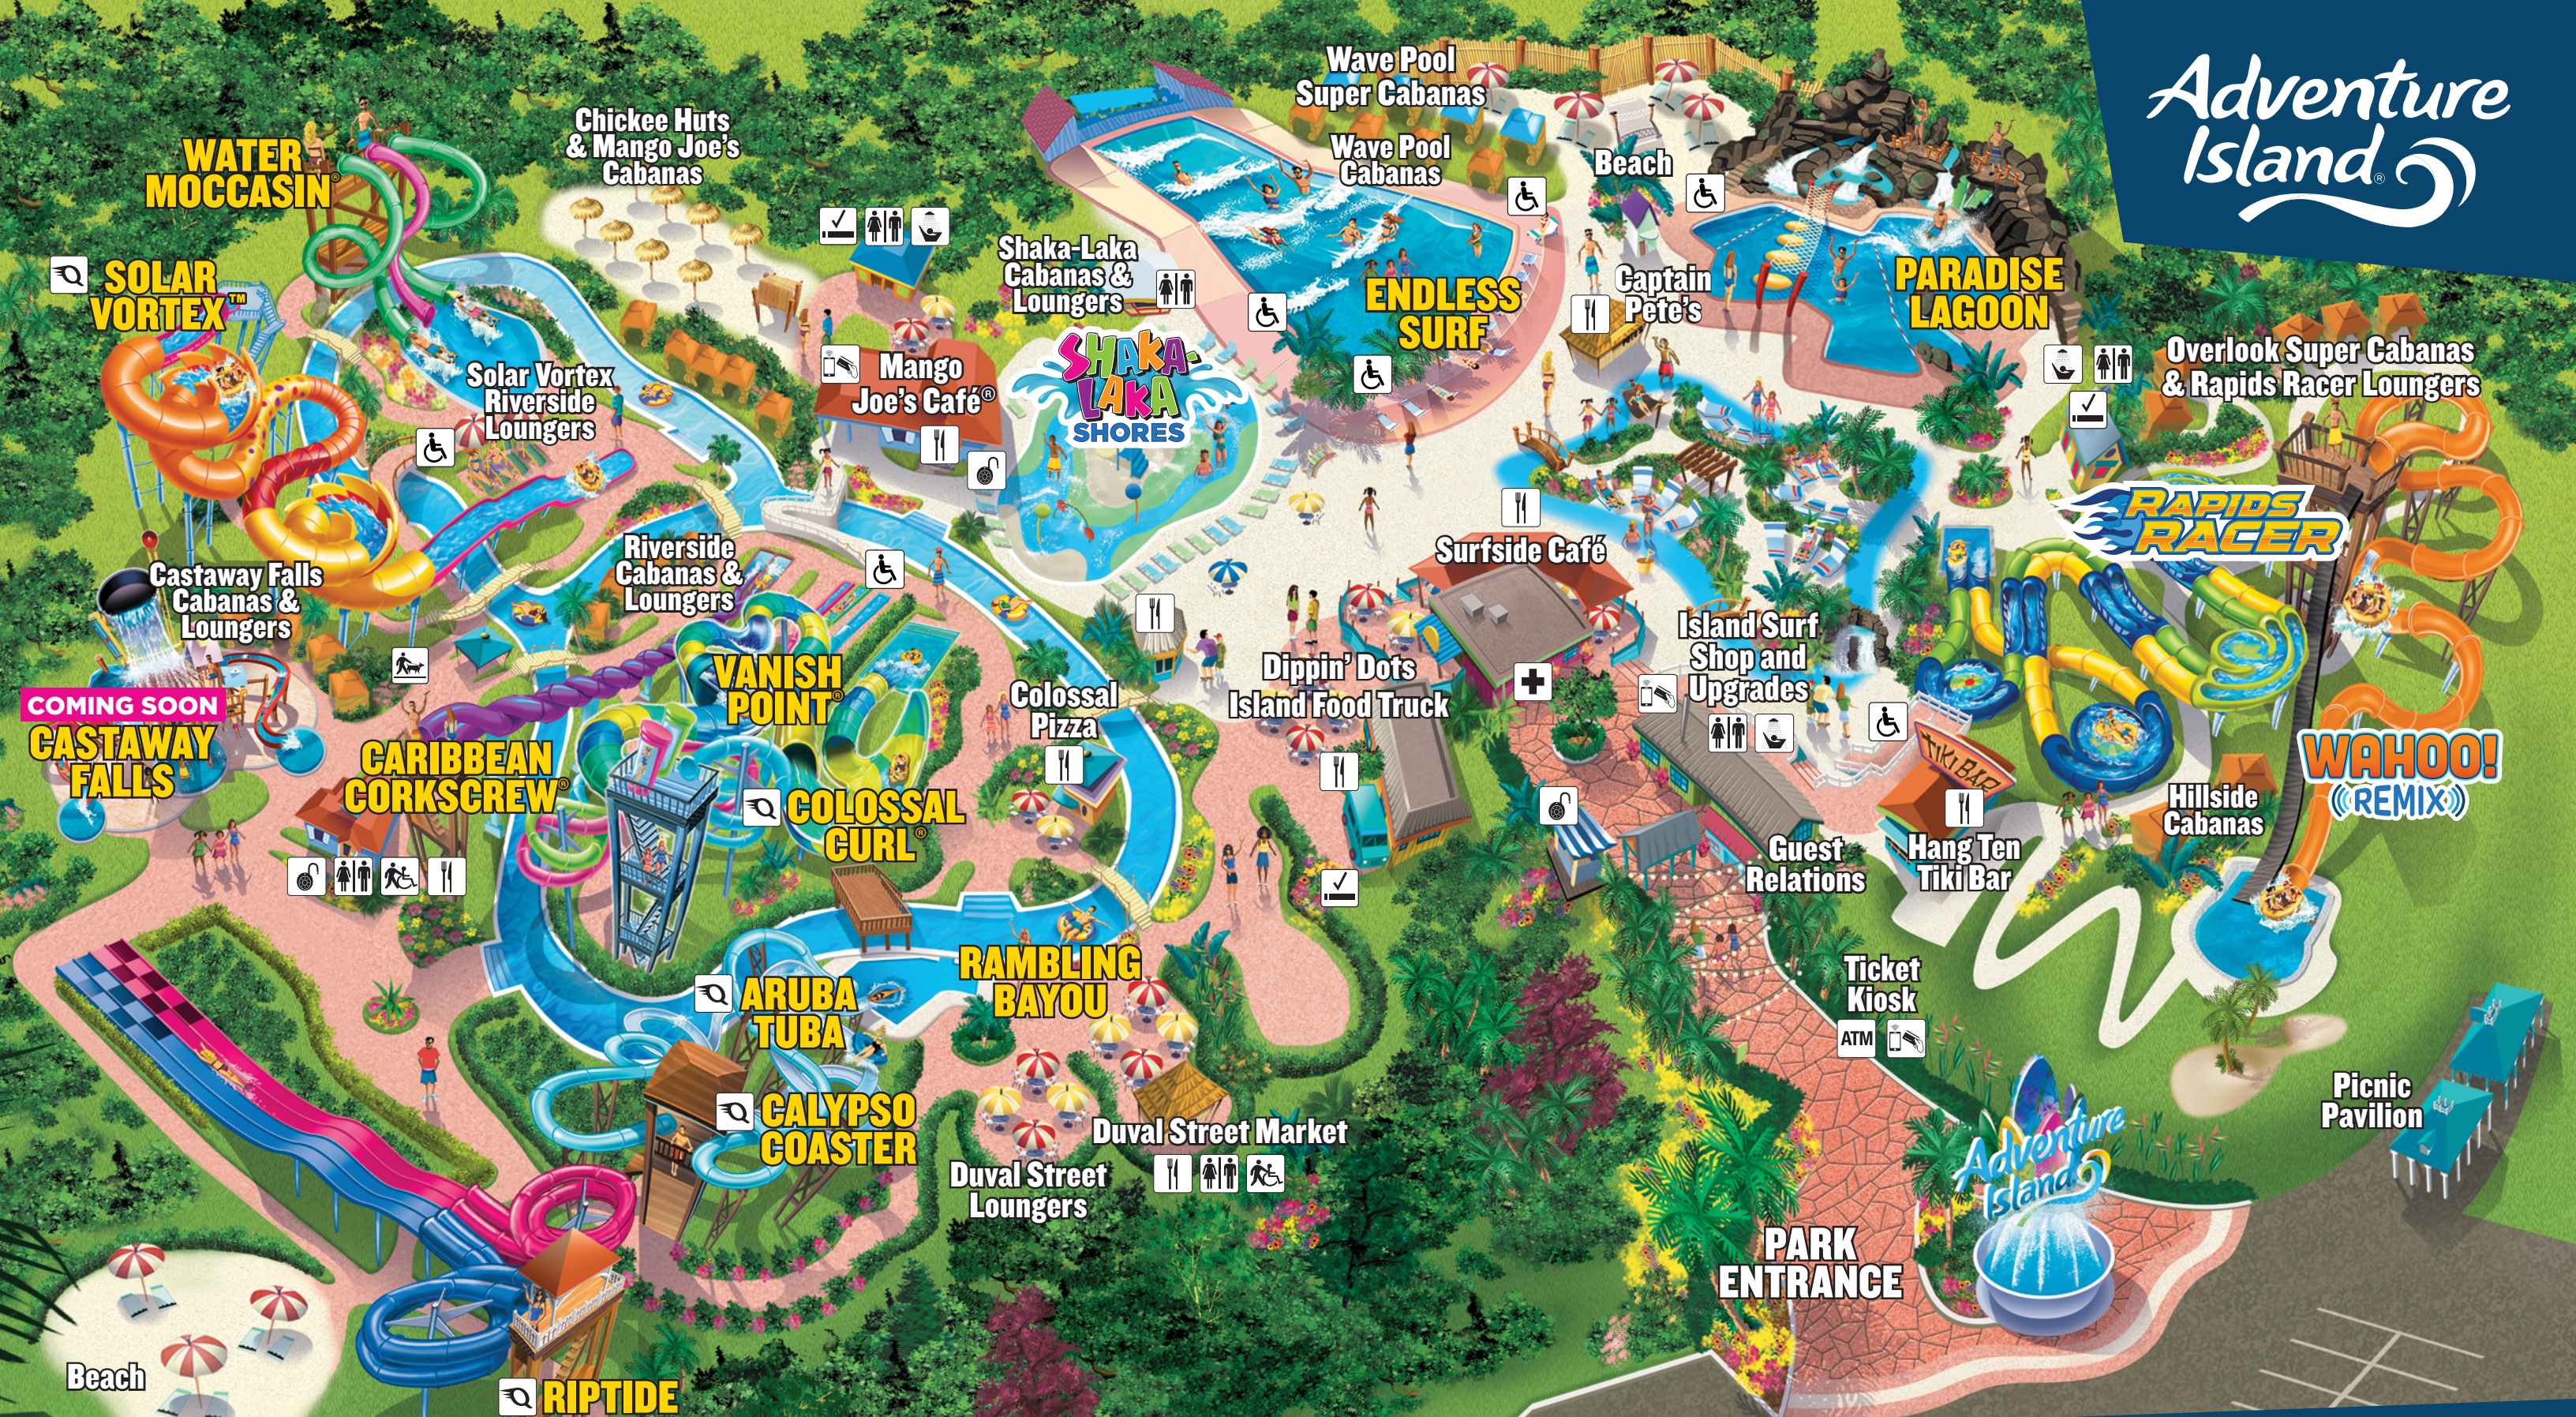

Adventure Island

PARK LEGEND

-  ATM
-  Service Animal Relief Area
-  Quick Queue
-  First Aid
-  Food
-  Cash-to-Card Kiosks
-  Lockers
-  Restrooms
-  Companion Restroom
-  Showers
-  Accessible Entrance
-  Smoking Area